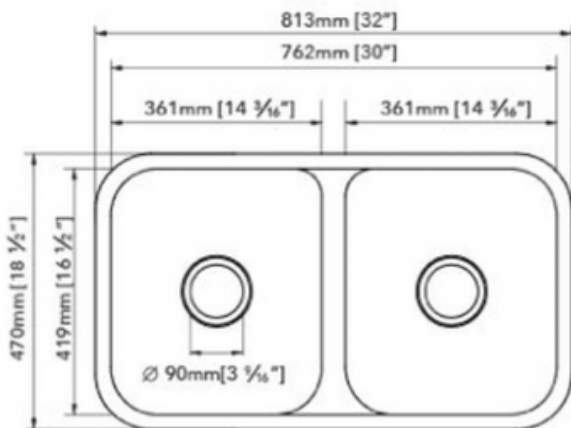

STAINLESS STEEL SINK

SPECIAL ORDER

MODEL: SS-117-20-3218B0

DEPTH	GAUGE
9"	16

- Under-mount Double Bowl Sink
- Dimensions: 32"x18-1/2"
- Material: SS304
- Finish: Brushed
- Low Divide for Easy Overflowing

Undercoated and Sound Pads

3-1/2" Drain Opening

Supplied with Fasteners

cUPC Certified

Disclaimer: Nerval makes every effort to provide accurate specification data. However, specification may change without notice. Please visit nerval website to see Nerval's terms and conditions.